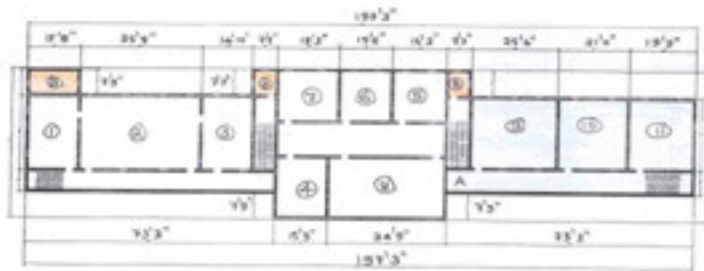

PLAN SHOWING THE EXISTING FIRST FLOOR APPLIED RESEARCH BUILDING AT GANDHIGRAM RURAL UNIVERSITY  
- GANDHIGRAM NOT TO SCALE.

FIRST FLOOR PLAN

SHARDED GLASS Panels for Med. Programme.

It is certified that the above building constructed in the Year 2005 March and the total plan area comes to 7039 Sq.ft [654 m<sup>2</sup>], Med. Programme area 1774 Sq.ft [164.9 m<sup>2</sup>].

PLAN SHOWING THE EXISTING FIRST FLOOR APPLIED RESEARCH BUILDING AT GANDHIGRAM RURAL UNIVERSITY  
- GANDHIGRAM - NOT IN SCALE.

FIRST FLOOR PLAN

Planned Class Rooms for M.Ed. Programme.

- 1) Hall's Room
- 2) LIBRARY cum READING Room
- 3) OFFICE Room
- 4, 5, 6, and 7) FACULTY Rooms
- 8) COMPUTER ROOM
- 9) CLASS ROOM
- 10) CLASS ROOM
- 11) COMMITTEE AND CONFERENCE ROOM
- A) Material Production Room
- B) OFFICE.