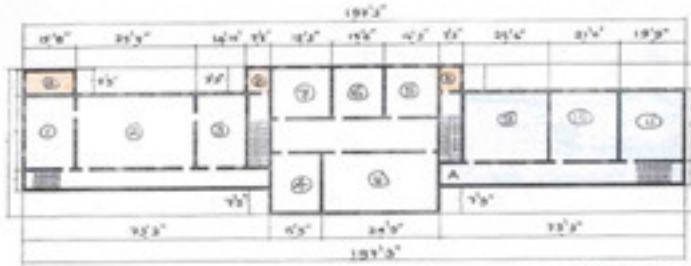

PLAN SHOWING THE EXISTING FIRST FLOOR APPLIED RESEARCH BUILDING AT GANDHIGRAM RURAL UNIVERSITY  
- GANDHIGRAM NOT TO SCALE.

FIRST FLOOR PLAN

SHARDED GLASS Panels for Med. Programme.

It is certified that the above building constructed in the Year 2005 March and the total plan area comes to 7039 Sq.ft [654 m<sup>2</sup>], Med. Programme area 1774 Sq.ft [164.9 m<sup>2</sup>].

PLAN SHOWING THE EXISTING FIRST FLOOR APPLIED RESEARCH BUILDING AT GANDHIGRAM RURAL UNIVERSITY  
- GANDHIGRAM - NOT IN SCALE.

FIRST FLOOR PLAN

Planned Class Rooms for M.Ed. Programme.

- 1) Hall's Room
- 2) LIBRARY cum READING Room
- 3) OFFICE Room
- 4, 5, 6, and 7) FACULTY Rooms
- 8) COMPUTER ROOM
- 9) CLASS ROOM
- 10) CLASS ROOM
- 11) COMMITTEE AND CONFERENCE ROOM
- A) Material Production Room
- B) OFFICE.